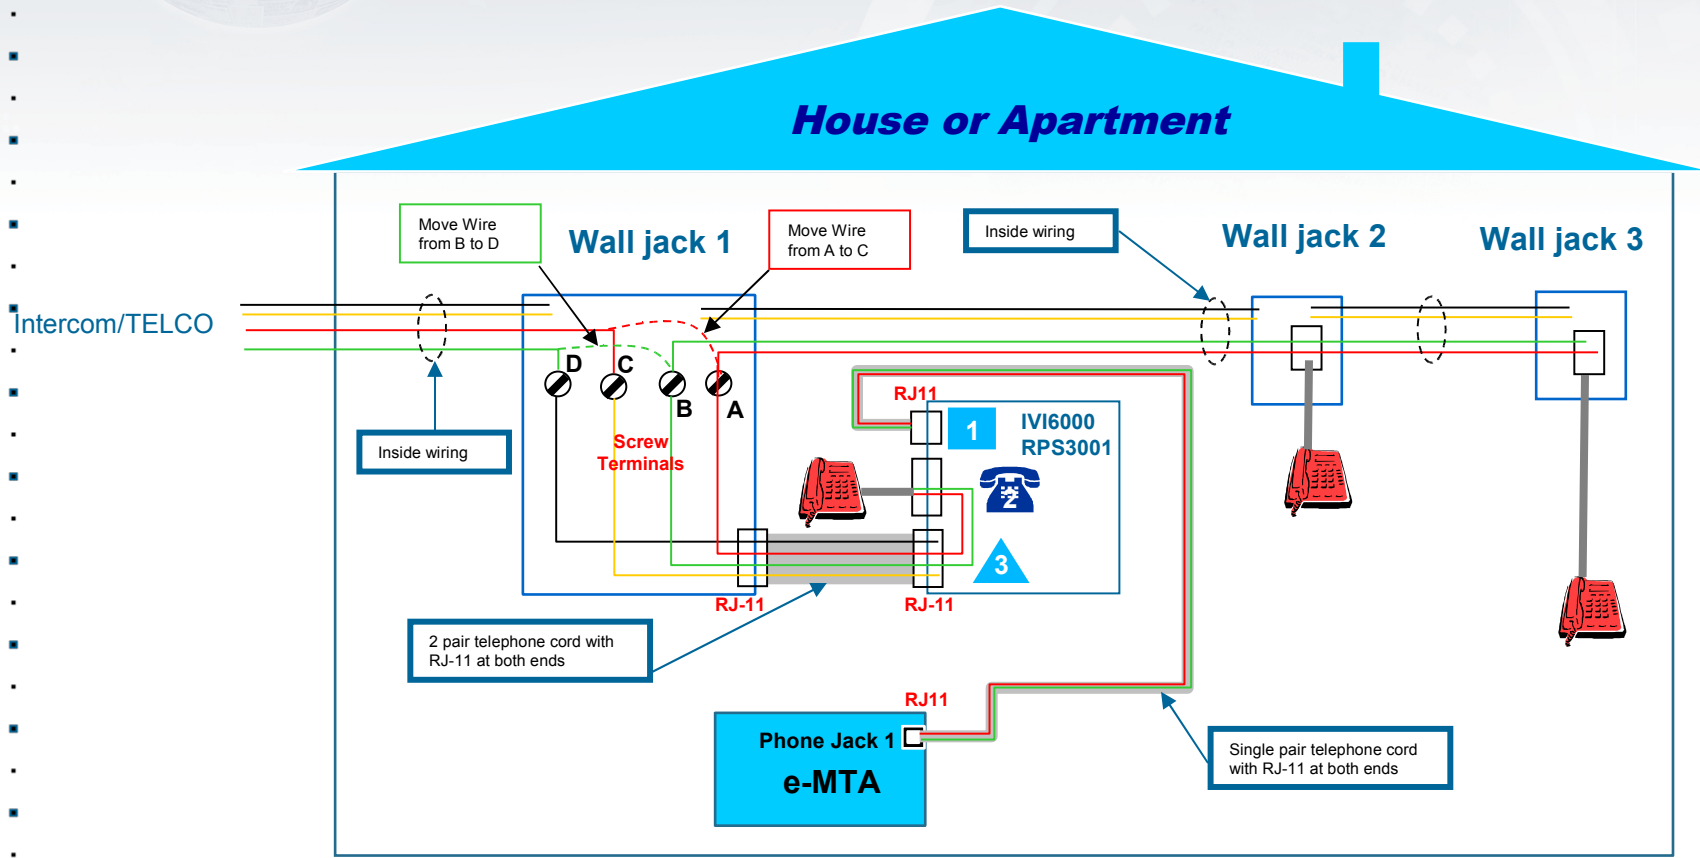

# IVI 6000/RPS3001 Wiring diagrams

# Internal Wiring

# Wiring First Wall Jack